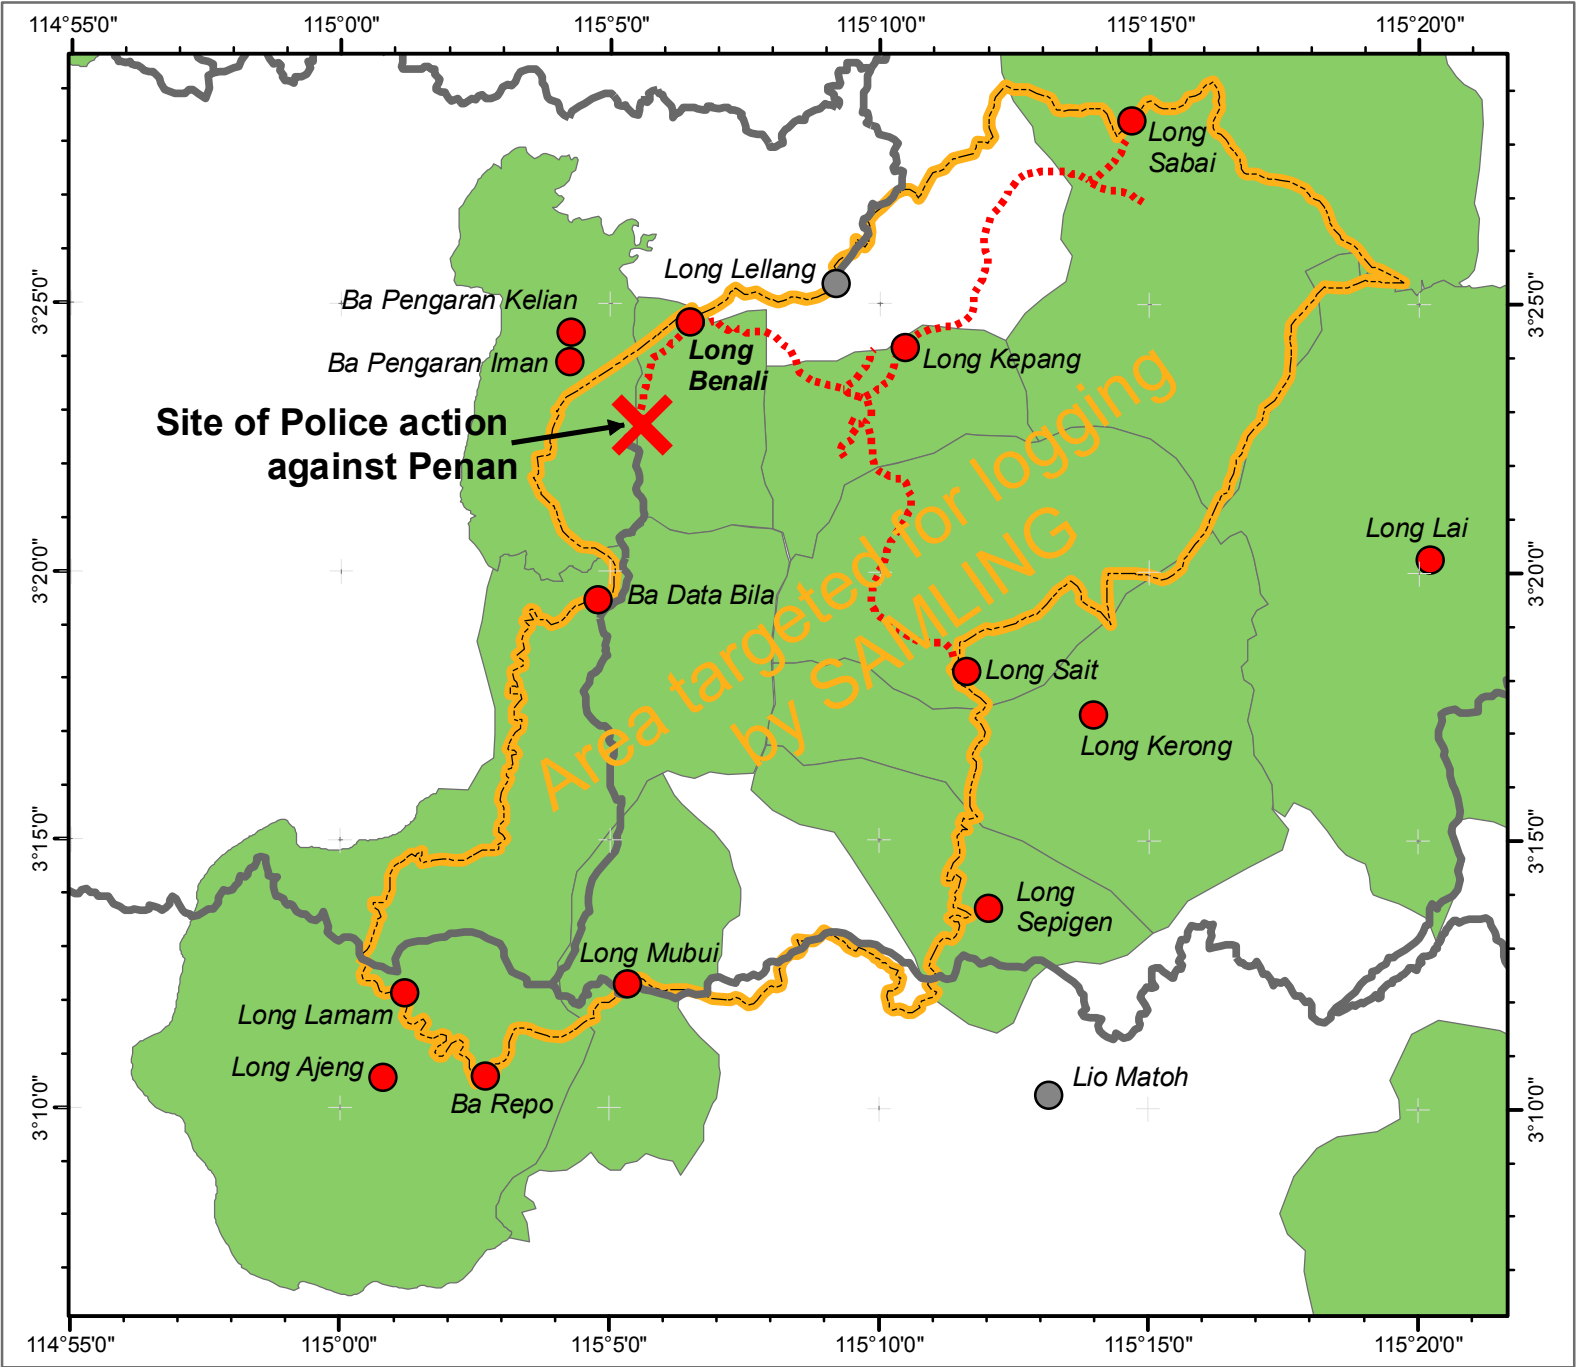

# Blockade site at Long Benali and planned logging roads by SAMLING

### Legend

- X Blockading site at Long Benali
- Selected Penan village
- Selected Penan community
- MTCC-certified FMU of SAMLING (TO-412-A)
- Existing logging road
- Planned logging road
- Other village

**Sources:**  
 Existing Logging Roads: Satellite Image (Landsat 7 ETM, 24.05.2004) © Geospace Austria / USGS, 2005  
 Planned Logging Roads: Samling Strategic Group  
 Penan Territories and Villages: Penan Communities & Keruan