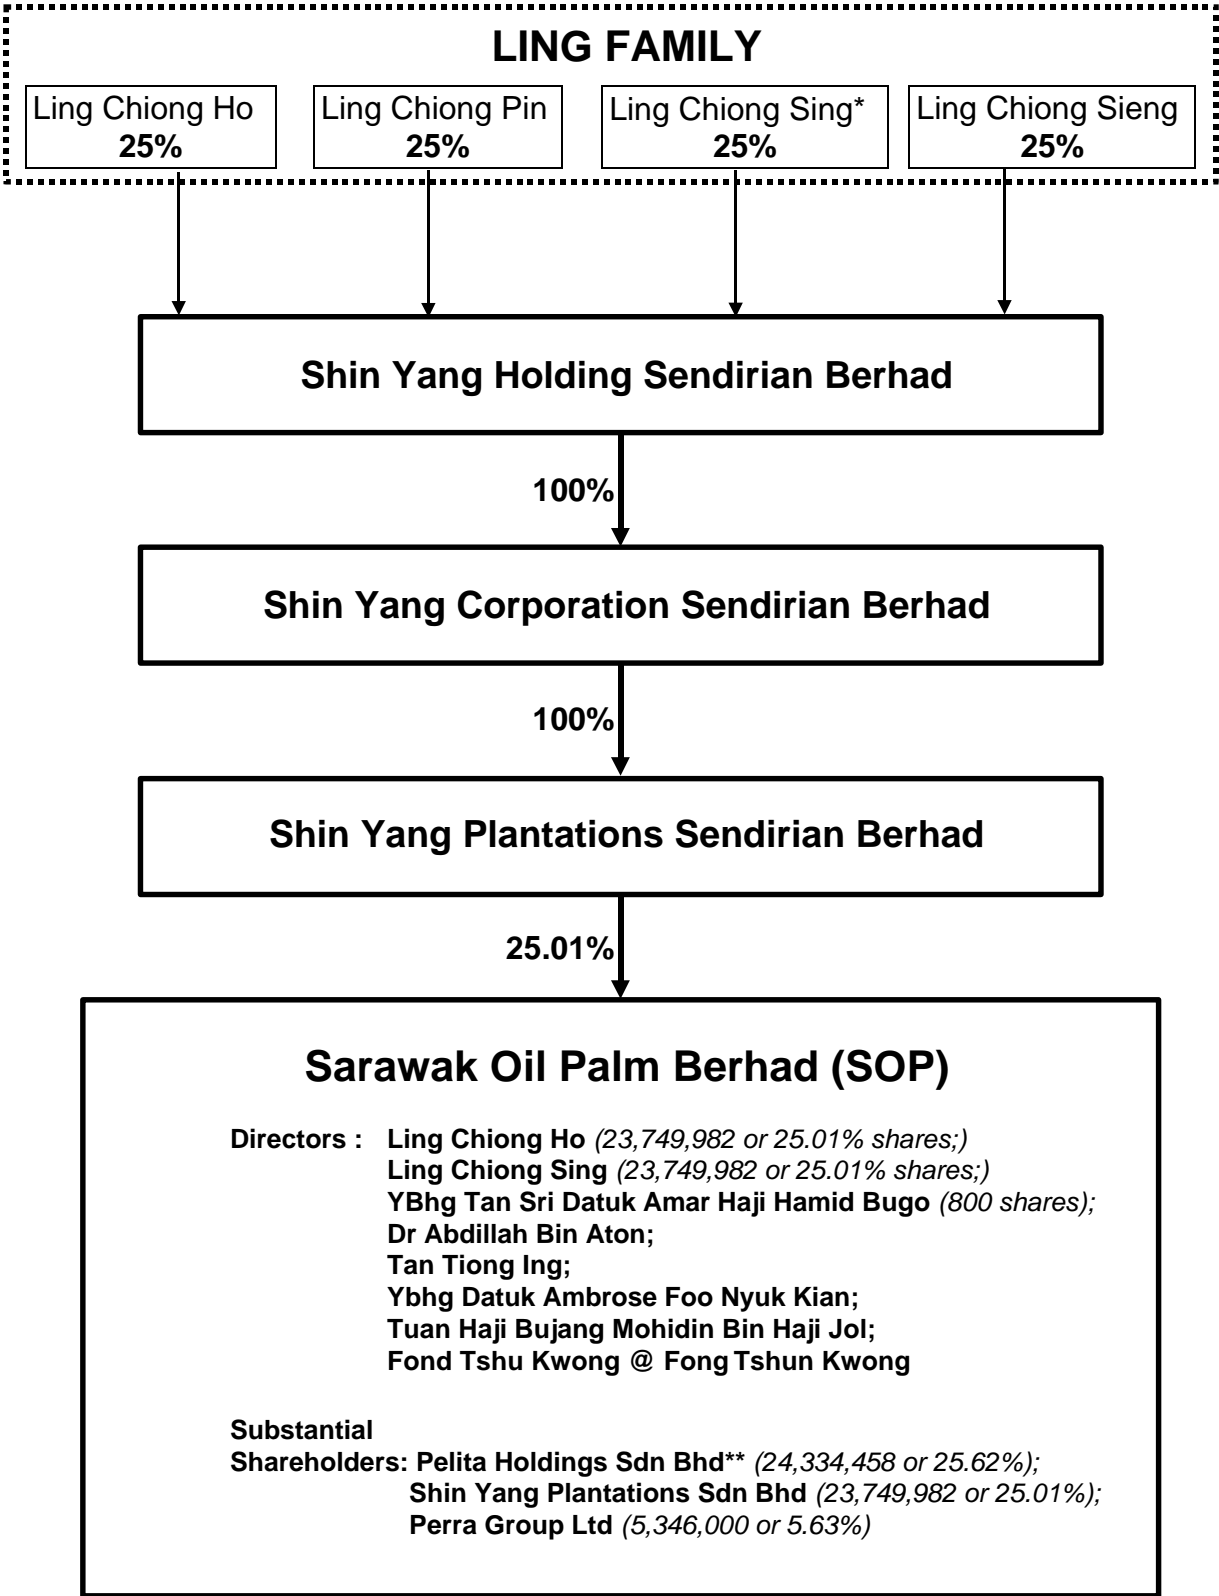

About Shin Yang Plantations and SOP

Sources : Registrar of Companies - Corporate Information
 KLSE Website (<http://www.klse-ris.com.my>)

· - Brother-in-law of the “gang” and one of the deceased of the Ulu Niah clash, Liaw Teck Kong.

** - A Wholly owned subsidiary of Pelita or LCDA (Land Custody and Development Authority, a Sarawak Government Statutory Body established under an Act passed in the State Legislative Assembly in which the Sarawak Chief Minister is the Chairman of the Board.)